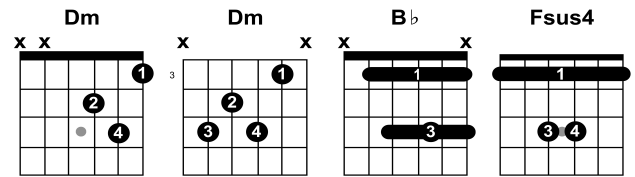

Go Your Own Way - Fleetwood Mac - Bb

09:18:51 AM 04/03/23

Key: Bb Capo: Notes:

[Intro]

F

[Verse 1]

F C Bb

Loving you, isn't the right thing to do?

Bb F
How can I, ever change things that I feel

F C Bb
If I could, maybe I'd give you my world

Bb F
How can I, when you won't take it from me?

[Chorus]

Dm Bb C
You can go your own way, [Go your own way]

Dm Bb C
You can call it Another lonely day

Dm Bb C
You can go your own way, [Go your own way]

[Verse 2]

F C Bb
Tell me why, everything turned around?

Bb F
Packing up, shacking up is all you wanna do

F C Bb
If I could, baby I'd give you my world

Bb F
Open up, everything's waiting for you

[Chorus]

Dm Bb C
You can go your own way, [Go your own way]

Dm Bb C
You can call it Another lonely day

Dm Bb C
You can go your own way, [Go your own way]

[Break]

F - C - Bb

F - C - Bb

F - C - Bb

F - C - Bb

F

[Chorus]

Dm Bb C
You can go your own way, [Go your own way]

Dm Bb C
You can call it Another lonely day

Dm Bb C
You can go your own way, [Go your own way]

[Solo] [8x]

Dm - Bb - C

[Chorus] [Fade out on chorus]

Dm Bb C
You can go your own way, [Go your own way]

Dm Bb C
You can call it Another lonely day

Dm Bb C
You can go your own way, [Go your own way]